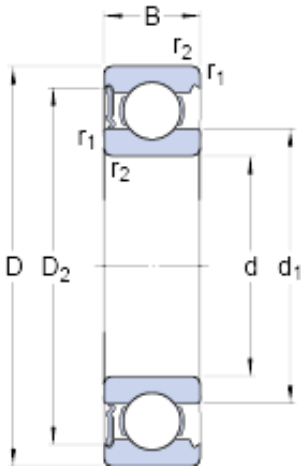

SNR Bearing Argentina

130 mm x 230 mm x 40 mm skf 6226-RS1 Deep groove ball bearings

Bearing No. 6226-RS1

6226-RS1 Bearing 2D drawings and 3D CAD models

Size	230x130x40 mm
Bore Diameter	230 mm
Outer Diameter	130 mm
Width	40 mm
d	130 mm
D	230 mm
B	40 mm
d ₁	160.5 mm
D ₂	202.9 mm
r _{1,2} - min.	3 mm
d _a - min.	144 mm
d _a - max.	160 mm
D _a - max.	216 mm
r _a - max.	2.5 mm
Basic dynamic load rating - C	156 kN
Basic static load rating - C ₀	132 kN
Fatigue load limit - P _u	4.2 kN
Limiting speed	1800 r/min
Calculation factor - k _r	0.025
Calculation factor - f ₀	15
d ₁	160.5 mm
D ₂	202.9 mm
r _{1,2} min.	3 mm
d _a min.	144 mm

SNR Bearing Argentina

d_a max.	160 mm
D_a max.	216 mm
r_a max.	2.5 mm
Basic dynamic load rating C	156 kN
Basic static load rating C_0	132 kN
Fatigue load limit P_u	4.15 kN
Calculation factor k_r	0.025
Calculation factor f_0	14.5
Mass bearing	5.9 kg