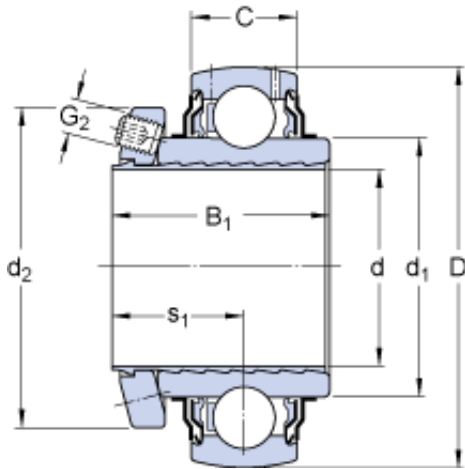

## SNR Bearing Argentina

YSP 206 SB-2F Bearing 2D drawings and 3D CAD models

### skf YSP 206 SB-2F Insert bearings (Y-bearings)

Bearing No. YSP 206 SB-2F

Size	62x30x37 mm
Bore Diameter	62 mm
Outer Diameter	30 mm
Width	37 mm
d	30 mm
D	62 mm
B <sub>1</sub>	37 mm
C	18 mm
d <sub>1</sub>	39.7 mm
d <sub>2</sub>	48 mm
s <sub>1</sub>	23 mm
Basic dynamic load rating - C	19.5 kN
Basic static load rating - C <sub>0</sub>	11.2 kN
Fatigue load limit - P <sub>u</sub>	0.475 kN
Limiting speed	6300 r/min
Calculation factor - f <sub>0</sub>	14
Mass bearing	0.3 kg
Thread - G <sub>2</sub>	M5
Hexagonal key size for grub screw - H	2.5 mm
Recommended tightening torque for grub screw	4.2 N · m
Category	Bearings
Inventory	0.0
Manufacturer Name	SKF

## SNR Bearing Argentina

Minimum Buy Quantity	N/A
Weight / Kilogram	0
Product Group	M06110
$B_1$	37.2 mm
$d_1$	39.7 mm
$d_2$	48 mm
$s_1$	23.2 mm
Basic dynamic load rating C	19.5 kN
Basic static load rating $C_0$	11.2 kN
Fatigue load limit $P_u$	0.475 kN
Limiting speed <sup>1)</sup>	6300 r/min
Calculation factor $f_0$	14
Mass complete bearing	0.31 kg
Thread grub screw $G_2$	M5
Hexagonal key size for grub screw N	2.54 mm