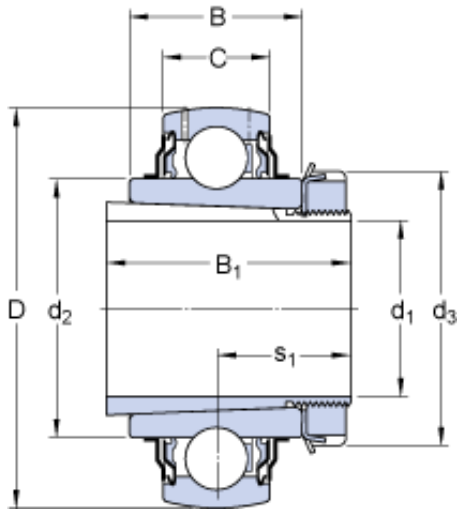

SNR Bearing Argentina

YSA 211-2FK + HA 2311 Bearing 2D drawings and 3D CAD models

49.212 mm x 100 mm x 40 mm skf YSA
211-2FK + HA 2311 Insert bearings (Y-bearings)

Bearing No. YSA 211-2FK + HA 2311

Size	100x49.212x59 mm
Bore Diameter	100 mm
Outer Diameter	49,212 mm
Width	59 mm
d_1	49.212 mm
D	100 mm
B_1	59 mm
B	40 mm
C	25 mm
d_2	69.06 mm
d_3	75 mm
s_1 - ?	32.5 mm
Basic dynamic load rating - C	43.6 kN
Basic static load rating - C_0	29 kN
Fatigue load limit - P_u	1.2 kN
Limiting speed	3600 r/min
Calculation factor - f_0	14
d	49.212 mm
B_1	59 mm
d_1	69.06 mm
d_3	75 mm
s_1	32.5 mm
Basic dynamic load rating C	43.6 kN
Basic static load rating C_0	29 kN

SNR Bearing Argentina

Fatigue load limit P_u	1.25 kN
Limiting speed ¹⁾	3600 r/min
Calculation factor f_0	14
Mass bearing + adapter sleeve	1.3 kg
Associated spanner	HN 10-11
Recommended lock nut tightening angle	90 °