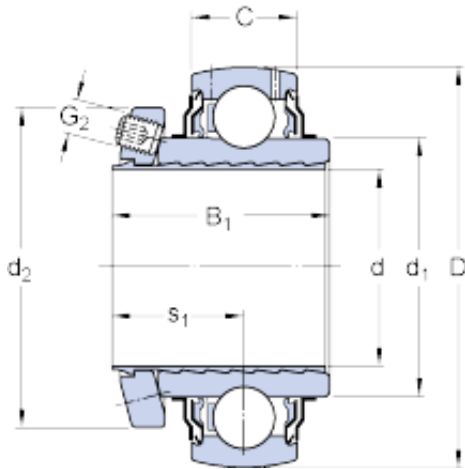

SNR Bearing Argentina

YSP 208 SB-2F Bearing 2D drawings and 3D CAD models

skf YSP 208 SB-2F Insert bearings (Y-bearings)

Bearing No. YSP 208 SB-2F

Size	80x40x42.9 mm
Bore Diameter	80 mm
Outer Diameter	40 mm
Width	42,9 mm
d	40 mm
D	80 mm
B ₁	42.9 mm
C	21 mm
d ₁	51.8 mm
d ₂	62 mm
s ₁	25.9 mm
Basic dynamic load rating - C	30.7 kN
Basic static load rating - C ₀	19 kN
Fatigue load limit - P _u	0.8 kN
Limiting speed	4800 r/min
Calculation factor - f ₀	14
Mass bearing	0.6 kg
Thread - G ₂	M6
Hexagonal key size for grub screw - H	3 mm
Recommended tightening torque for grub screw	7.4 N · m
Category	Bearings
Inventory	0.0
Manufacturer Name	SKF

SNR Bearing Argentina

Minimum Buy Quantity	N/A
Weight / Kilogram	0.573
Product Group	M06110
B_1	43.1 mm
d_1	51.8 mm
d_2	62 mm
s_1	26.2 mm
Basic dynamic load rating C	30.7 kN
Basic static load rating C_0	19 kN
Fatigue load limit P_u	0.8 kN
Limiting speed ¹⁾	4800 r/min
Calculation factor f_0	14
Mass complete bearing	0.59 kg
Thread grub screw G_2	M6
Hexagonal key size for grub screw N	3.05 mm