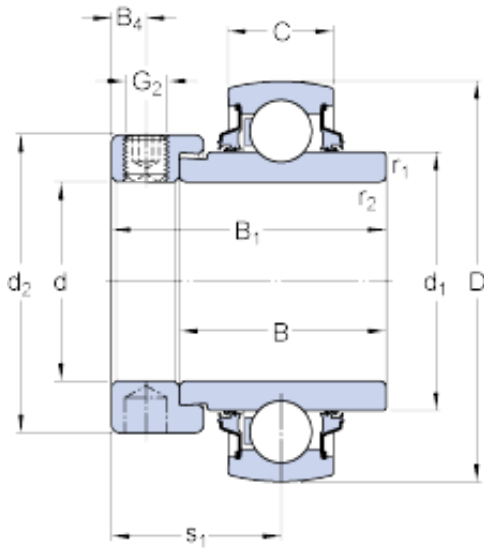

SNR Bearing Argentina

30 mm x 62 mm x 36.5 mm skf YELAG 206
Insert bearings (Y-bearings)

Bearing No. YELAG 206

Size	62x30x48.4 mm
Bore Diameter	62 mm
Outer Diameter	30 mm
Width	48,4 mm
d	30 mm
D	62 mm
B ₁	48.4 mm
C	18 mm
d ₁	39.7 mm
d ₂	44.1 mm
B	36.5 mm
B ₄	5.95 mm
r _{1,2} - min.	0.6 mm
s ₁	30.1 mm
Basic dynamic load rating - C	19.5 kN
Basic static load rating - C ₀	11.2 kN
Fatigue load limit - P _u	0.475 kN
Limiting speed with shaft tolerance h6	1200 r/min
Calculation factor - f ₀	14
Mass bearing	0.36 kg
Thread - G ₂	M8x1
Hexagonal key size for grub screw - H	4 mm

YELAG 206 Bearing 2D drawings and 3D CAD models

SNR Bearing Argentina

Category	Bearings
Inventory	0.0
Manufacturer Name	SKF
Minimum Buy Quantity	N/A
Weight / Kilogram	0
Product Group	M06110
B_1	48.4 mm
d_1	39.7 mm
d_2	44.1 mm
B_4	5.95 mm
$r_{1,2}$ min.	0.6 mm
s_1	30.1 mm
Basic dynamic load rating C	19.5 kN
Basic static load rating C_0	11.2 kN
Fatigue load limit P_u	0.475 kN
Limiting speed ¹⁾	1200 r/min
Calculation factor f_0	14
Mass complete bearing	0.38 kg
Thread grub screw G_2	M8x1
Hexagonal key size for grub screw N	4 mm
Recommended tightening torque for grub screw	6.5 N · m